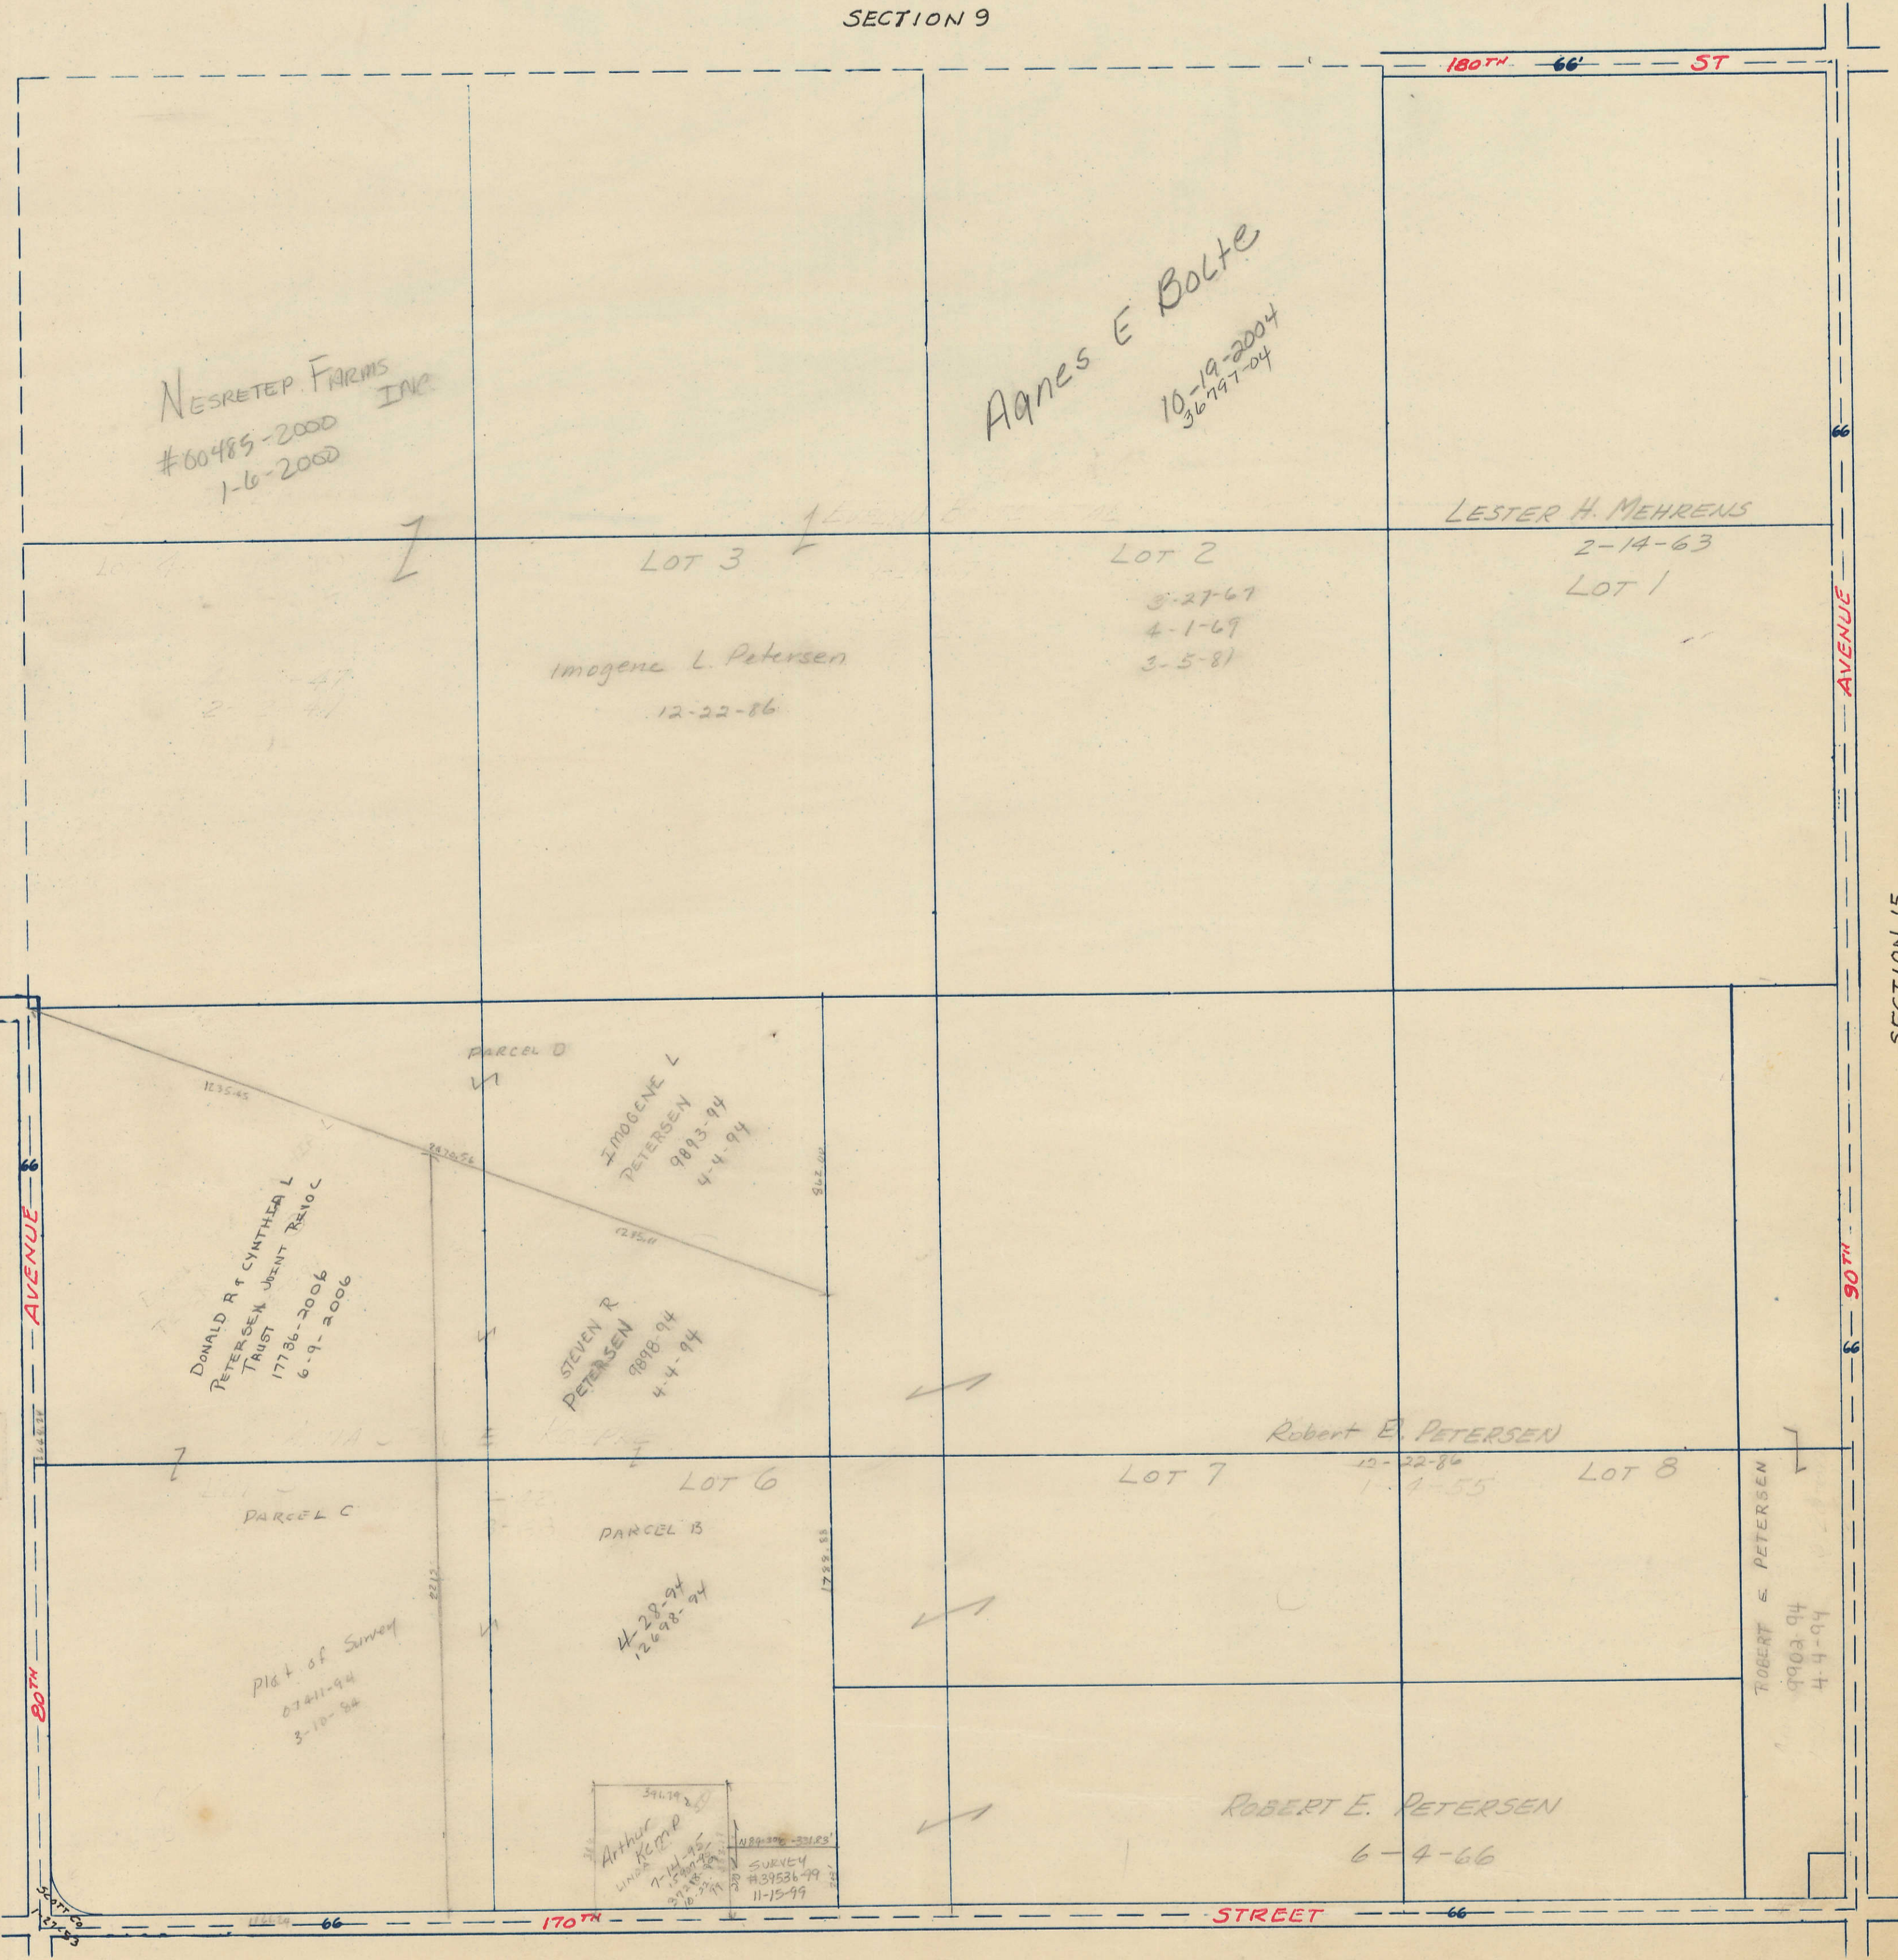

SECTION
16

Township 78-North; Range 2

EAST OF THE FIFTH PRINCIPAL MERIDIAN

SCOTT COUNTY, IOWA

BLUE GRASS TOWNSHIP

SCALE IN CHAINS

SCALE IN FEET

Transfer Page 52-47

NORTH
SECTION 9

SECTION 17

SECTION 15

SOUTH
SECTION 21